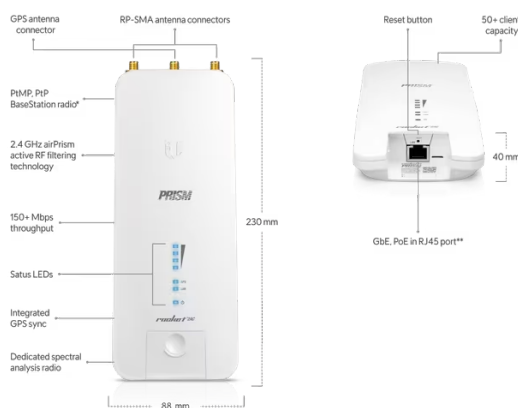

Tech Specs

UniFi UISP Branding

UniFi Cloud Gateways

WiFi

Switching

Cloud Keys & Gateways

Camera Security

Door Access

Phone System

New Integrations

Accessories

airMAX Rocket Prism 2AC

Datasheet

Marketing Images

Mechanical

Dimensions	88 x 40 x 230 mm (3.47 x 1.58 x 9.06")
Weight	400 g (14.11 oz)
Enclosure material	Die-cast aluminum

Hardware

Networking interface	(1) GbE RJ45 port
Power method	Passive PoE (pairs 4, 5+; 7, 8 return)
Power supply	24V, 0.5A Gigabit PoE adapter (Included)
Max. power consumption	9.5W
RF connectors	(2) RP-SMA (waterproof) (1) GPS (waterproof)
LEDs	Power, LAN, (4) signal strength
ESD/EMP Protection	Air/contact $\pm 24\text{kVt}$
Shock and vibrations	ETS1300-019-1.4
Operating temperature	-40 to 80° C (-40 to 176° F)
Operating humidity	5 to 95% noncondensing
Certifications	CE, FCC, IC

Operating Frequency (MHz)

Worldwide	2412 - 2472 MHz
US/CA	2412 - 2462 MHz